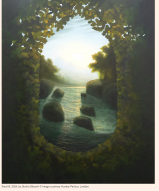

Artists should be the strange things too. The strange things too, the strange things too, the strange things too.